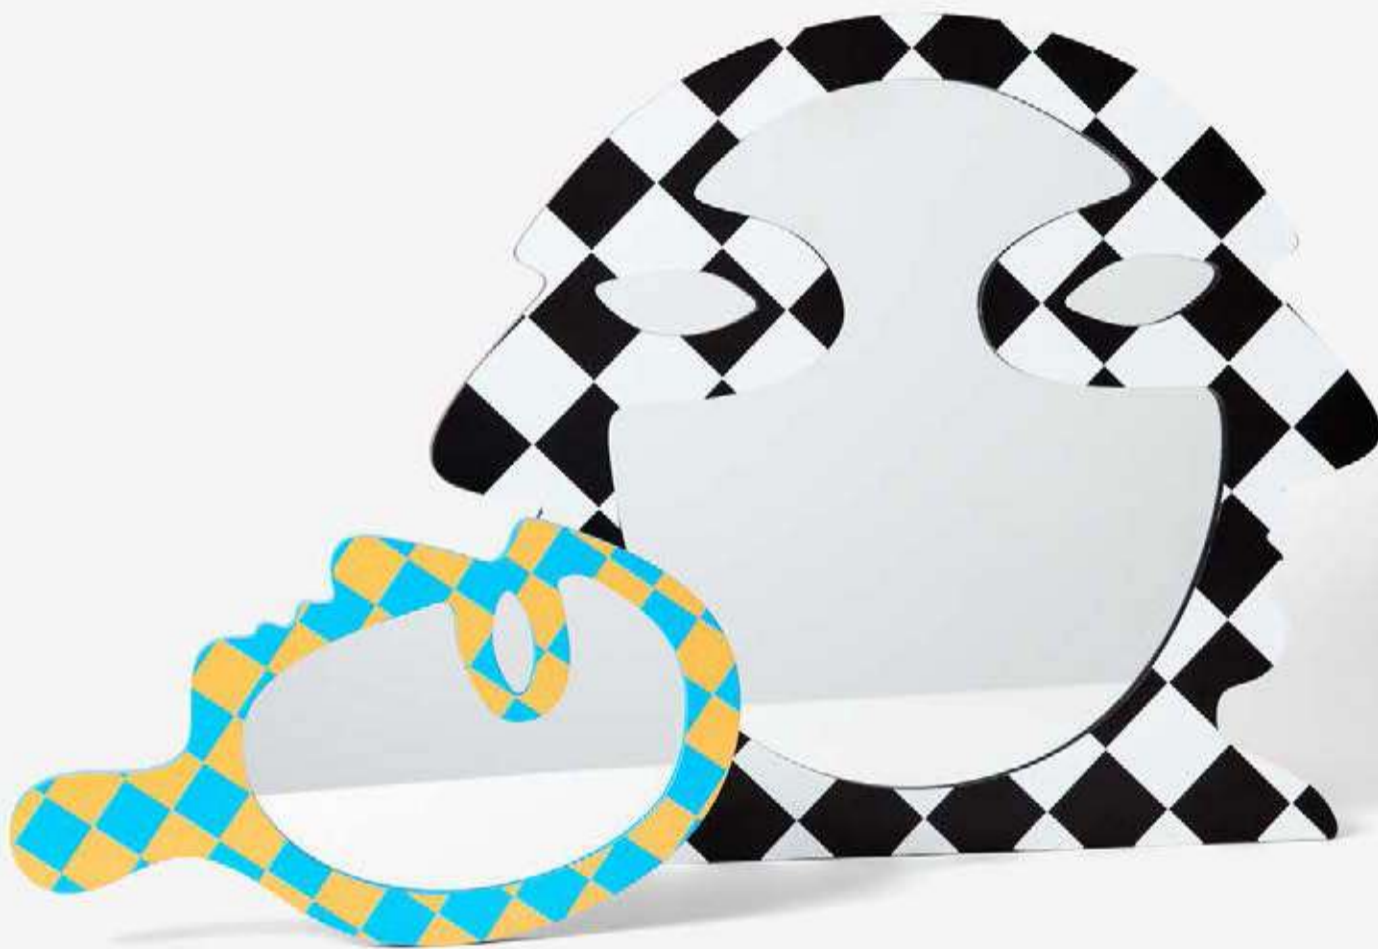

Profile Mirrors

designed by LikeMindedObjects

People say I'm really good at self-reflection. I'm colorful, playful, and stand out in a room. Sometimes I'm brutally honest but will always see the best side of you.