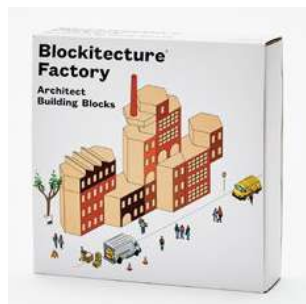

Blockitecture® Factory
James Paulius

JPBL3

18.4 x 5 x 18.4 cm
pine, water-based paint