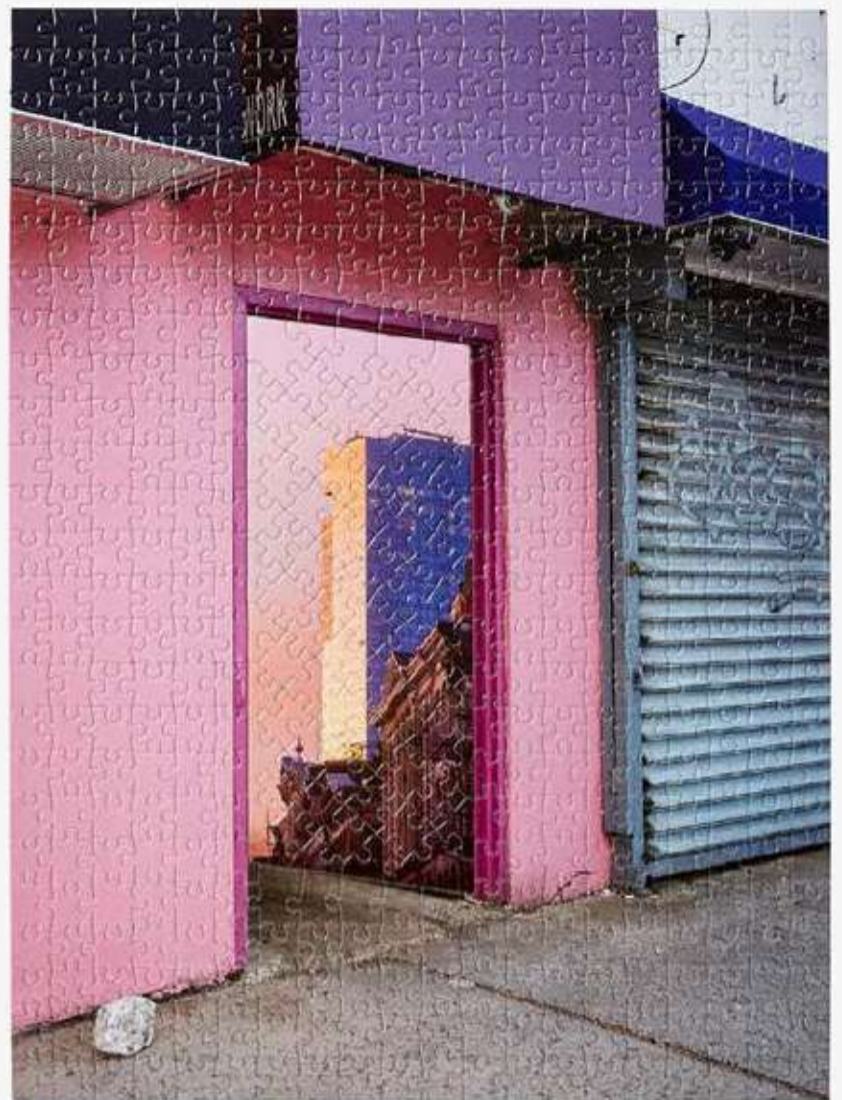

Dreamscape