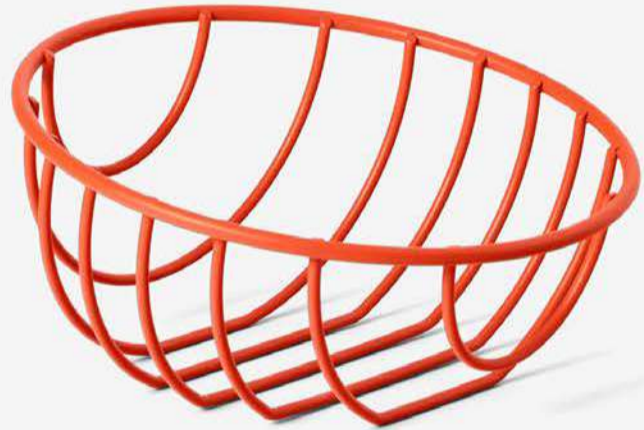

Outline Baskets

designed by Henry Julier

Wire baskets made with minimal materials to keep your fruits and veggies fresh. Their bold and graphic design will keep your countertops looking fresh, too (bonus!). Combine with other Outline Baskets to make a complete set.