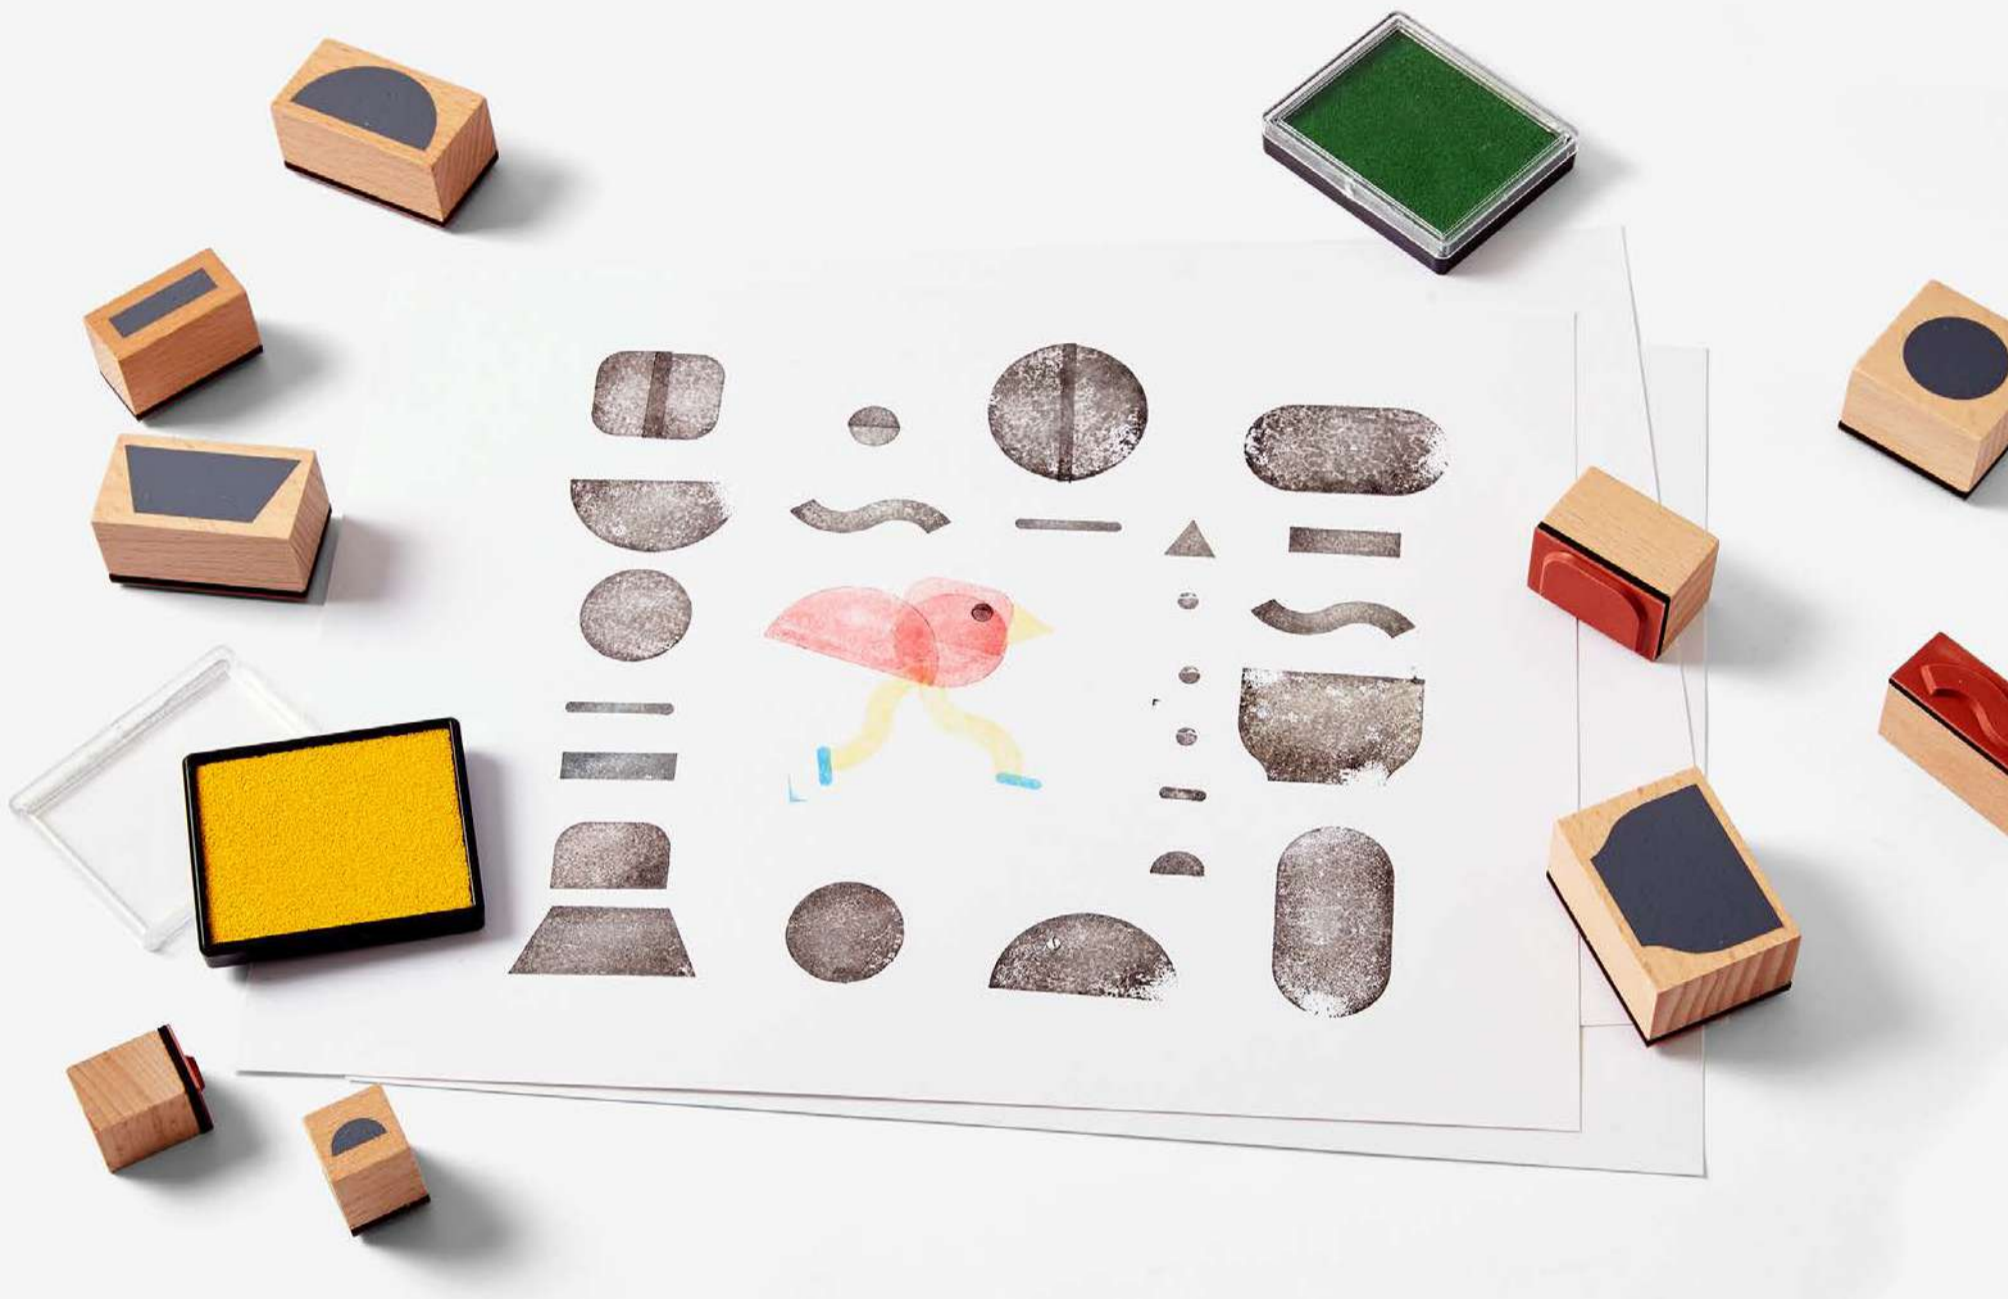

SHAPE STAMPS

designed by Rilla Alexander

Shape Stamps invite you to see more than the shapes in front of you. Layer, overlap, and connect their various forms to create characters, landscapes, or still life masterpieces. Dab and press however you see fit to imagine endless designs and compositions.