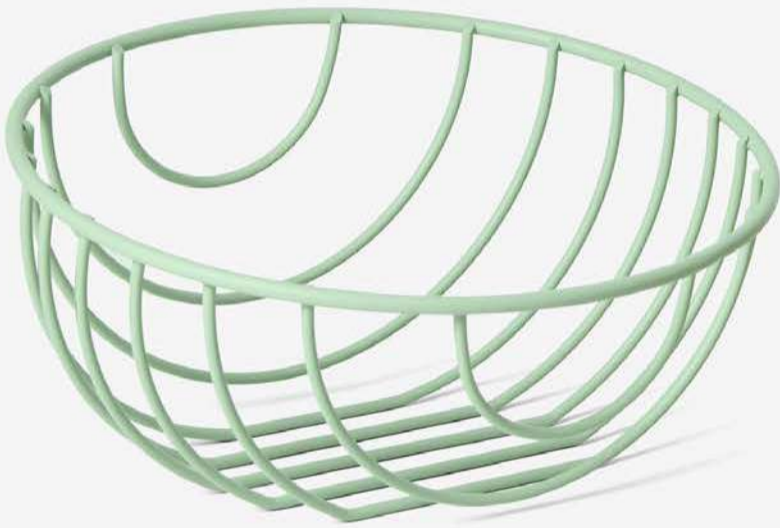

Outline Baskets

designed by Henry Julier

Wire baskets made with minimal materials to keep your fruits and veggies fresh. Their bold and graphic design will keep your countertops looking fresh, too (bonus!). Combine with other Outline Baskets to make a complete set.