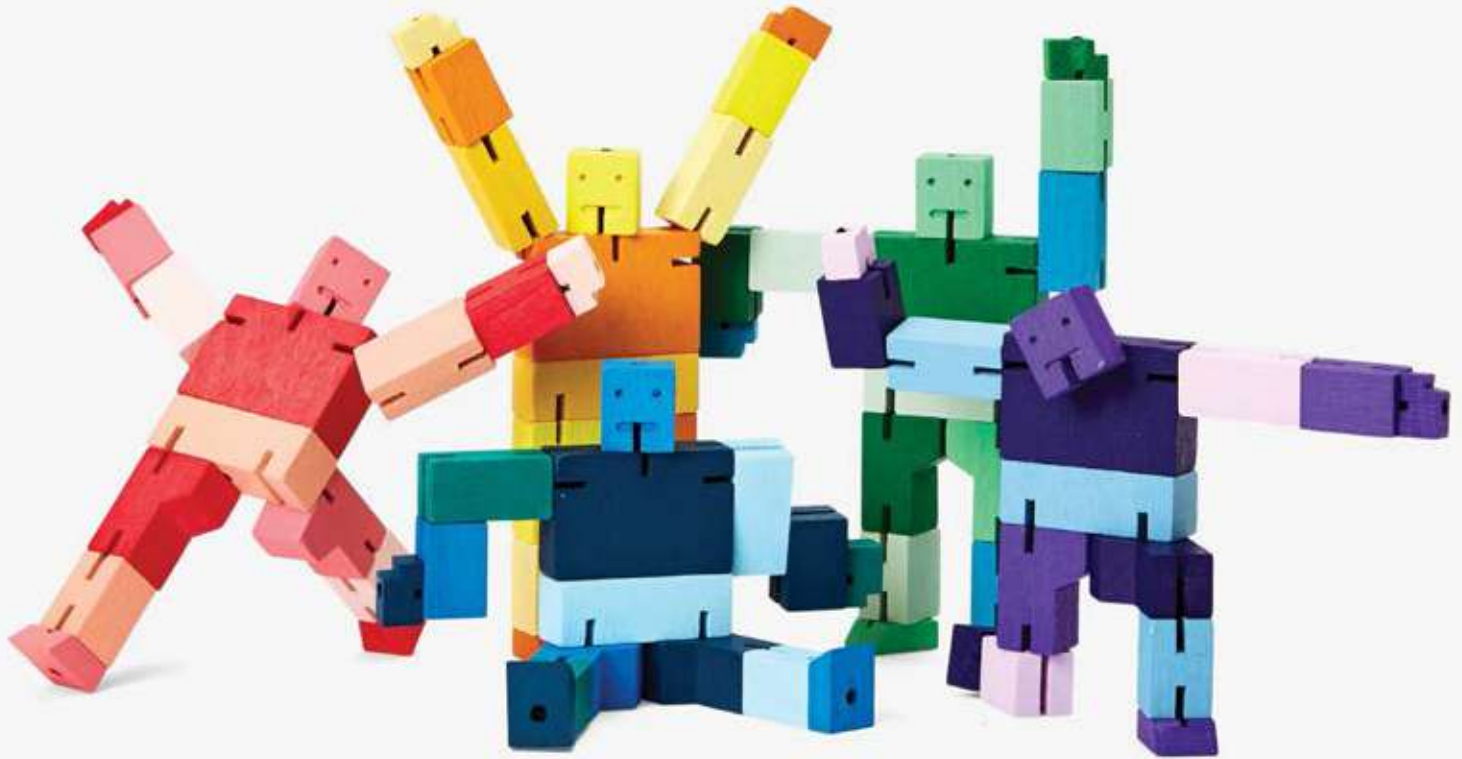

Cubebot® Capsule Collection

red multi

yellow multi

green multi

blue multi

purple multi

Small

5 x 5 x 5 cm
 beech, water-based paint