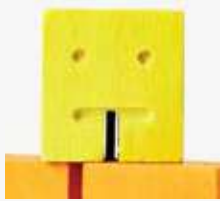

yellow multi