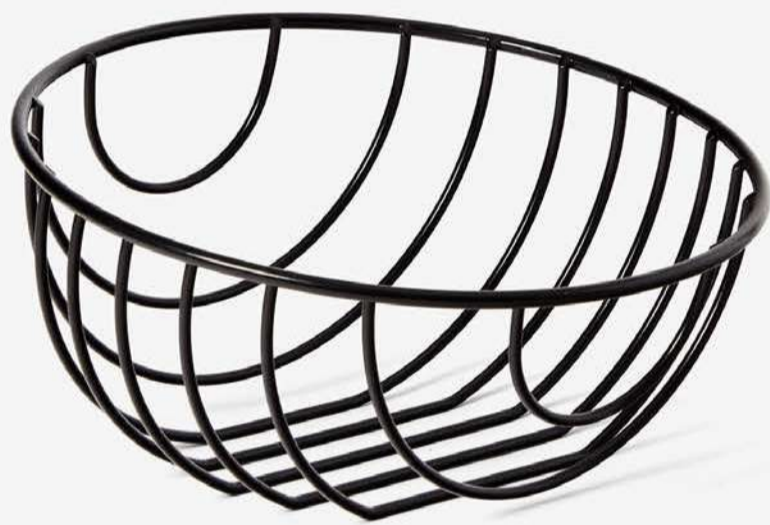

Outline Baskets

designed by Henry Julier

Wire baskets made with minimal materials to keep your fruits and veggies fresh. Their bold and graphic design will keep your countertops looking fresh, too (bonus!). Combine with other Outline Baskets to make a complete set.