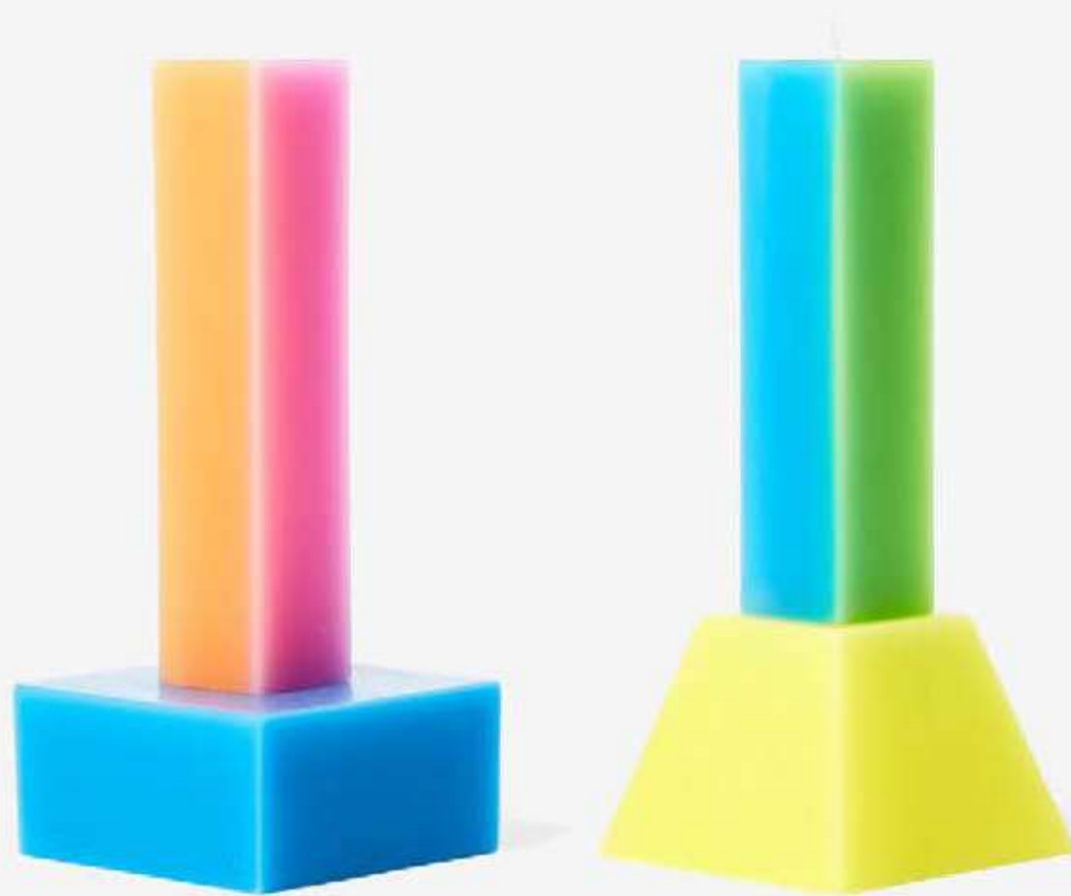

Happiness Candles

designed by Yinka Ilori

This candle is adapted from designer Yinka Ilori's chair series, *Types of Happiness*. Each chair in the series tells a story of the sixteen different types of happiness. These stories continue through the pillar candles by replicating the colors used on the chair legs, each of which evoke a type of happy feeling.