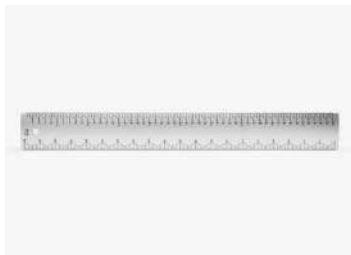

20.3 x 20.3 x 11.4 cm
concrete

Concrete Tape Dispenser Large, gray
Magnus Pettersen

MPCTD

6.35 x 20.3 x 11.4 cm
concrete

Concrete Tape Dispenser Small, gray
Magnus Pettersen

MPCTD2

3.8 x 12.7 x 6.4 cm
concrete