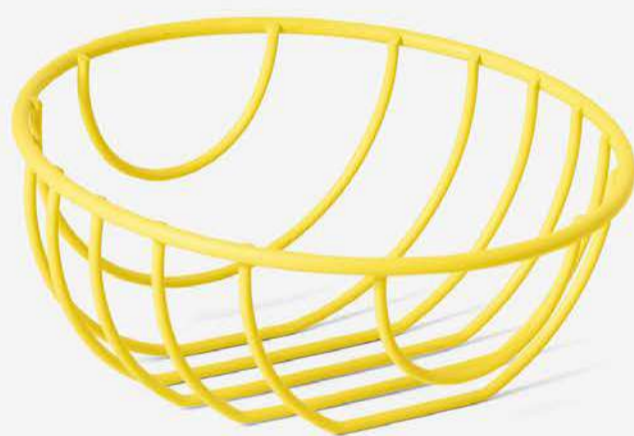

Outline Baskets

designed by Henry Julier

Wire baskets made with minimal materials to keep your fruits and veggies fresh. Their bold and graphic design will keep your countertops looking fresh, too (bonus!). Combine with other Outline Baskets to make a complete set.