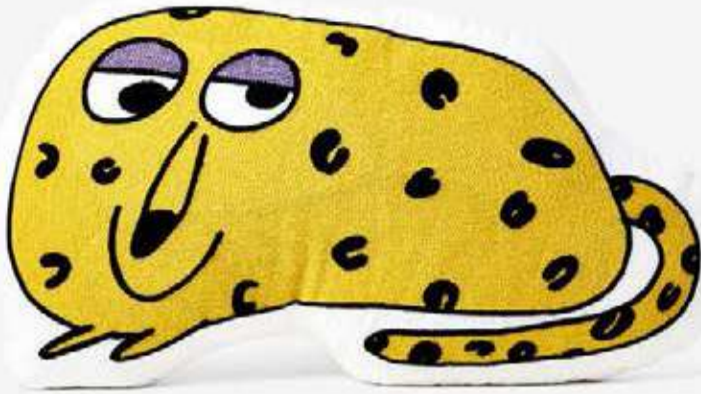

A R E A
W A R E

A R E A
W A R E

FALL 2021
COLLECTION

AELFIE PILLOWS

designed by Aelfie

Do you like to laugh? Aelfie Pillows will cheer you up any time. Each plush throw pillow is colorfully embroidered with an organic cotton cover and comes in five different animal shapes. Their curious and amusing personalities will make even the most serious person crack a smile.