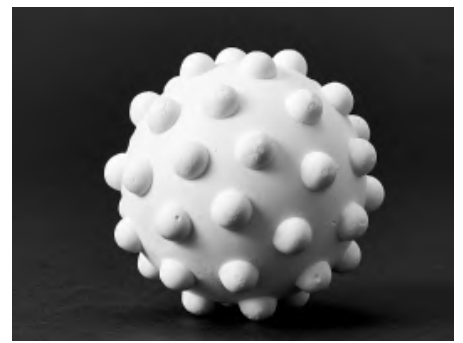

Moon Chalk | Cosmic Pollen
Nikolas Bentel
NBMCCP
3" x 3" x 3"
Chalk