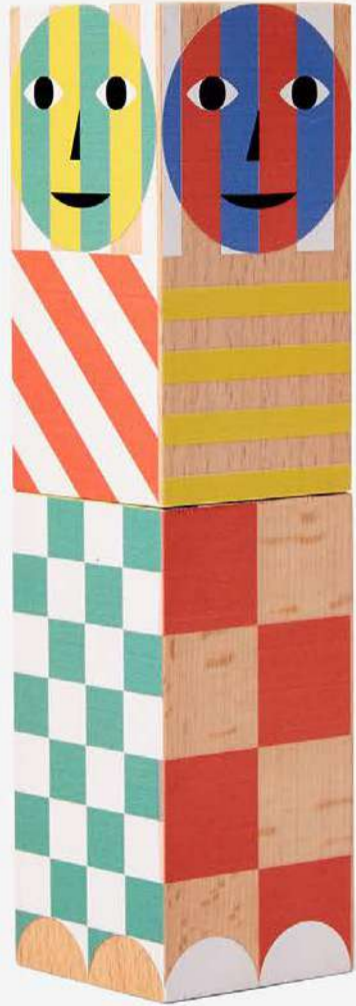

A R E A
W A R E

Everybody Grinders

designed by Dusen Dusen

Everybody has to eat. Everybody gets a little salty. Everybody likes to grind. Everybody is a chef in their own home. Everybody needs a little spice sometimes. The Everybody Grinder is there for you whenever you need some flavor on your plate and some color in the kitchen. Designed by Dusen Dusen for Areaware.