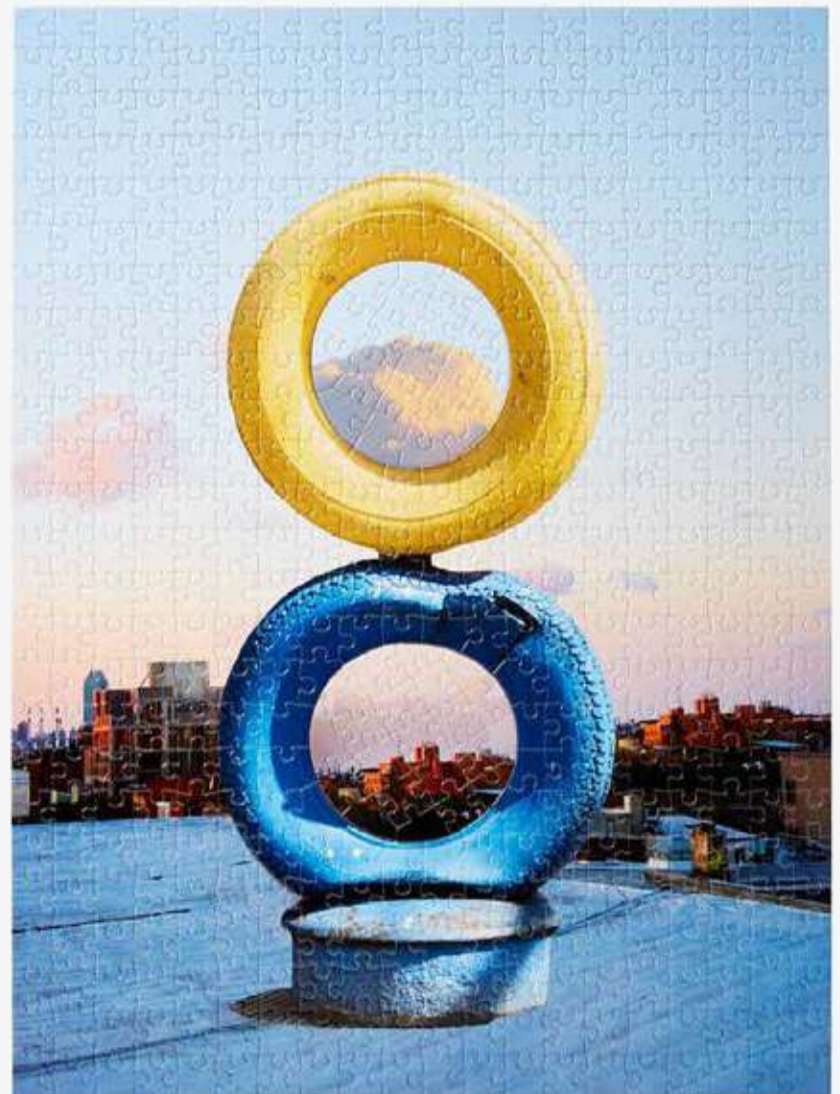

Seesaw

PUZZLE IN PUZZLE

featuring Street Errands by KangHee Kim

This is a puzzle within a puzzle, featuring photography by KangHee Kim. In this series of photos, Kim layers various photographs taken in New York City and around the U.S. to create new and imagined spaces, free from the restraints of reality. We've translated these images into a custom puzzle shape to mirror the image-within-an-image, creating two different puzzles that can be completed separately or together.

A R E A
W A R E