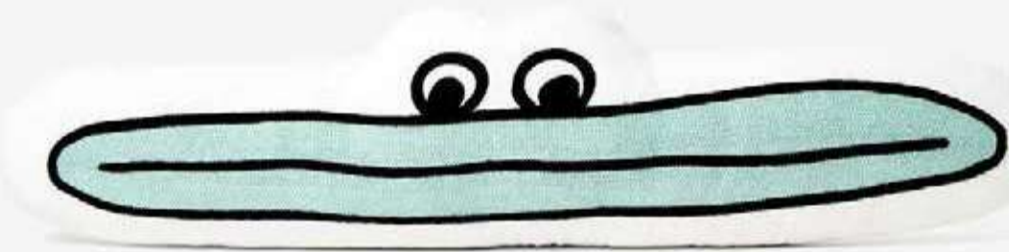

A R E A
W A R E

A R E A
W A R E

FALL 2021
COLLECTION

AELFIE PILLOWS

designed by Aelfie

Do you like to laugh? Aelfie Pillows will cheer you up any time. Each plush throw pillow is colorfully embroidered with an organic cotton cover and comes in five different animal shapes. Their curious and amusing personalities will make even the most serious person crack a smile.