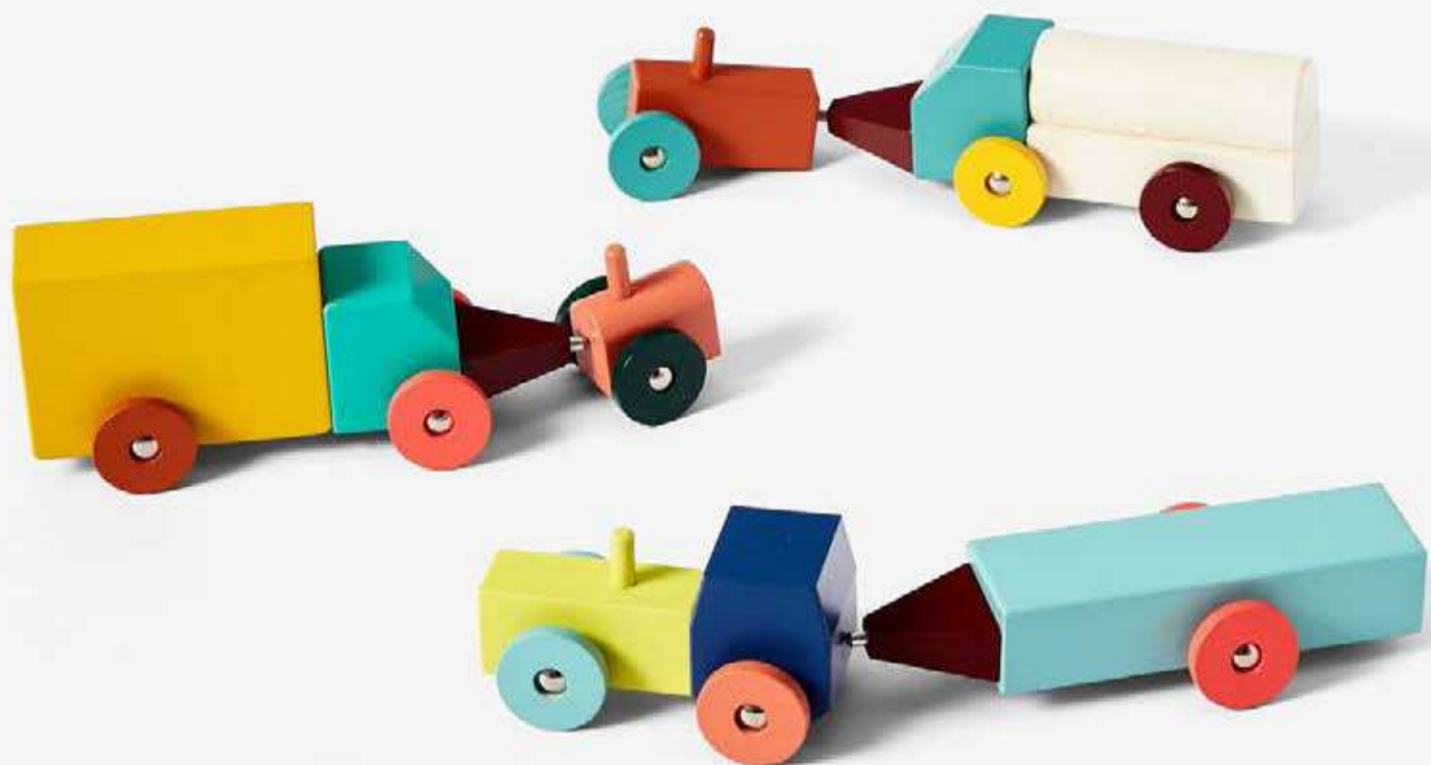

PLANT PEDESTAL

designed by Pete Oyler

Our Plant Pedestals are made from three pieces of beech wood that fit together with seamless lap joinery. Their simplicity is a perfect way to show off arrangements both high and low. Use them to display plants, candles, seashells, flowers, hors d'oeuvres, and all your fine or humble ware.

HOVERS TRACTORS

designed by Floris Hovers

Hovers Tractors are crafted from contemporary shapes and painted in bright colors—a simple design that celebrates motor vehicles and the innovation, perseverance, and creativity they brought to the world. Join the tractor engines and wagons by their embedded magnetic connectors to create your own playful arrangements.