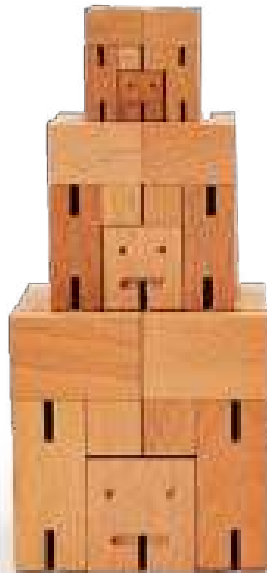

Natural Cubebots

8.9 x 8.9 x 8.9 cm
beech, water-based paint

DWC1N natural MEDIUM

DWC2 natural MEDIUM

DWC4N natural MICRO