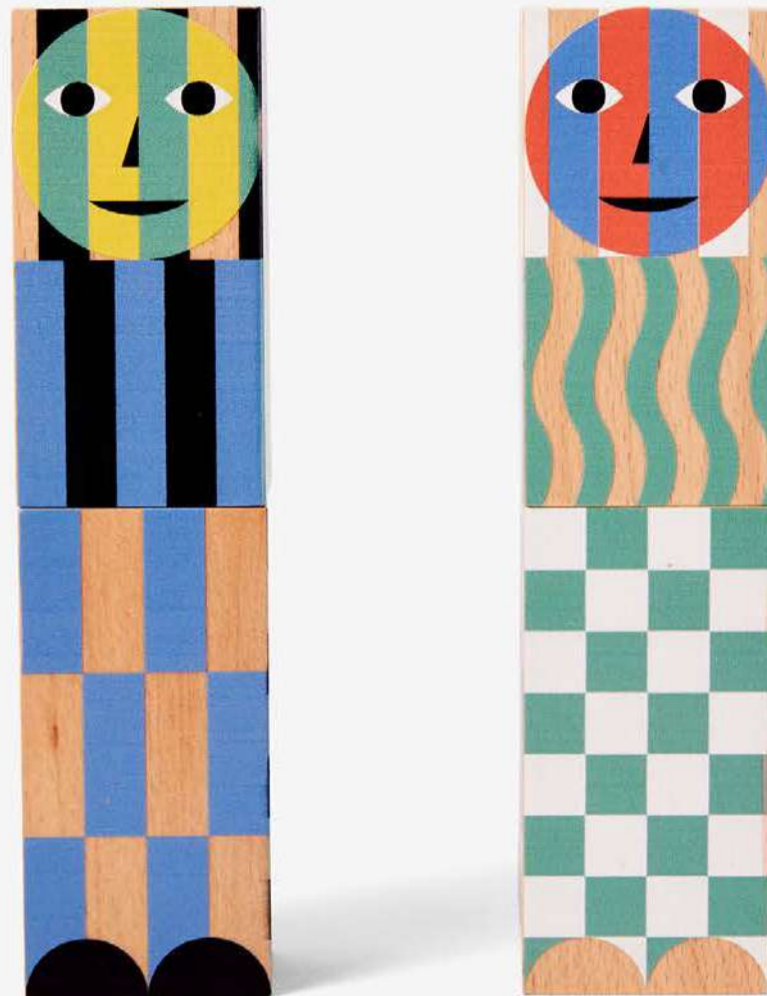

Everybody Grinders

designed by Dusen Dusen

Everybody has to eat. Everybody gets a little salty. Everybody likes to grind. Everybody is a chef in their own home. Everybody needs a little spice sometimes. The Everybody Grinder is there for you whenever you need some flavor on your plate and some color in the kitchen. Designed by Dusen Dusen for Areaware.