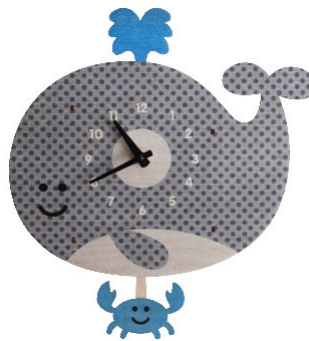

## PENDULUM CLOCKS

**toucan** pendulum clock  
PCPEN072

**f amingo** pendulum clock  
PCPEN067

**tree sloth** pendulum clock  
PCPEN057

**lion** pendulum clock  
PCPEN017

**squirrel** pendulum clock  
PCPEN030

**raccoon** pendulum clock  
PCPEN018

**monkey** pendulum clock  
PCPEN022

**bee** pendulum clock  
PCPEN063

**ladybug** pendulum clock  
PCPEN078

**panda** pendulum clock  
PCPEN027

**whale** pendulum clock  
PCPEN037

**sheep** pendulum clock  
PCPEN054