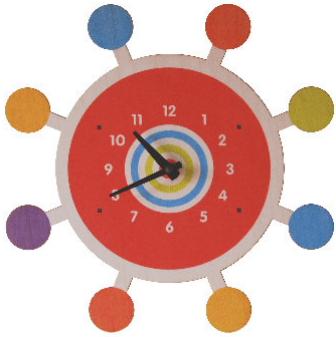

## PENDULUM CLOCKS

**train** pendulum clock  
PCPEN045

**tow truck** pendulum clock  
PCPEN012

**hot air balloon** pendulum clock  
PCPEN068

**pineapple** pendulum clock  
PCPEN070

**gumball** pendulum clock  
PCPEN056

## BASIC CLOCKS

**atom clock**  
PC076

**zombie clock**  
PC036

**ice cream clock**  
PC079

**sockmonkey clock**  
PC037

**sloth clock**  
PC069

**moose clock**  
PC015

**nest owl clock**  
PC074