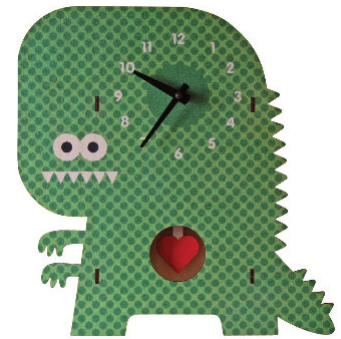

# Pendulum Clocks

**quartz movement - Made In USA**

requires 1 AA battery (not included)

- 3D pop out effect
- Original design by Paul Ocepek
- Quartz pendulum movement

## PENDULUM CLOCKS

**shark** pendulum clock  
PCPEN025

**fox** pendulum clock  
PCPEN020

**owl** pendulum clock  
PCPEN026

**bear** pendulum clock  
PCPEN021

**beaver** pendulum clock  
PCPEN065

**llama** pendulum clock  
PCPEN069

**bigfoot** pendulum clock  
PCPEN061

**moose** pendulum clock  
PCPEN019

**clockzilla** pendulum clock  
PCPEN034

**cat** pendulum clock  
PCPEN015

**dog** pendulum clock  
PCPEN011

**giraffe** pendulum clock  
PCPEN058