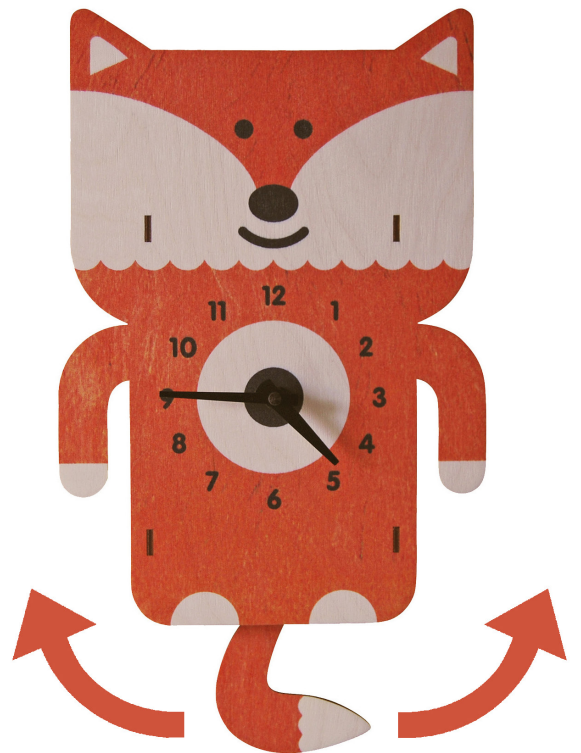

# Pendulum Clocks

**quartz movement - Made In USA**

requires 1 AA battery (not included)

- 3D pop out effect
- Original design by Paul Ocepek
- Quartz pendulum movement