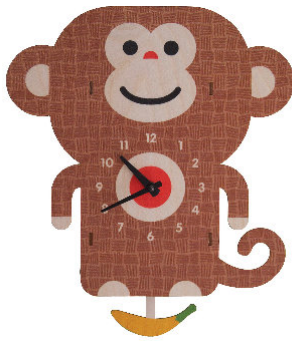

**bigfoot** pendulum clock  
PCPEN061

**moose** pendulum clock  
PCPEN019

**clockzilla** pendulum clock  
PCPEN034

**cat** pendulum clock  
PCPEN015

**dog** pendulum clock  
PCPEN011

**giraffe** pendulum clock  
PCPEN058

## PENDULUM CLOCKS

**toucan** pendulum clock  
PCPEN072

**f amingo** pendulum clock  
PCPEN067

**tree sloth** pendulum clock  
PCPEN057

**lion** pendulum clock  
PCPEN017

**squirrel** pendulum clock  
PCPEN030

**raccoon** pendulum clock  
PCPEN018

**monkey** pendulum clock  
PCPEN022

**bee** pendulum clock  
PCPEN063

**ladybug** pendulum clock  
PCPEN078

**panda** pendulum clock  
PCPEN027

**whale** pendulum clock  
PCPEN037