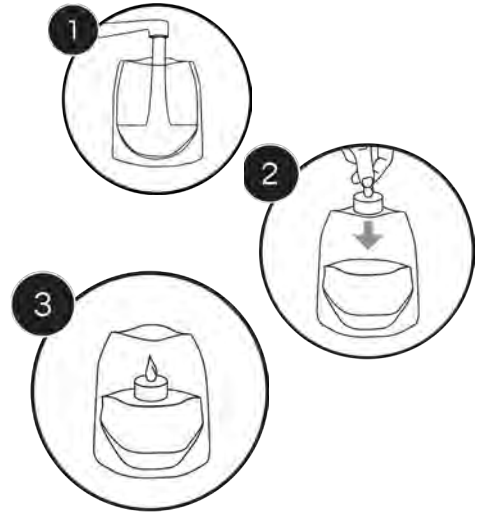

# VASES

Each Expandable Vase is 10.25" tall by 6.25" wide and comes individually packed in our stylish and reusable decorative gift sleeve! Starts off flat and expands with water.

**Cherry Blossom**  
66185