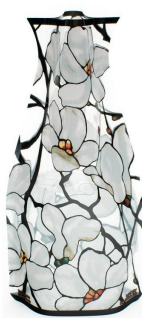

# VASES

Each Expandable Vase is 10.25" tall by 6.25" wide and comes individually packed in our stylish and reusable decorative gift sleeve! Starts off flat and expands with water.

**Cherry Blossom**  
66185

**Hummingbird**

**Blue Morpho**  
66185

**Kandinsky Circles**

**Magnolia Landscape**  
(66168)

**Iris Landscape**  
(66169)

**Magnolia Window**  
66181

**Dragonfly**  
(66157)

**The Great Wave**  
(66164)

**Helice**  
66180

**Waterlilies - Green**  
(66192)

**Tiffany Poppies**  
(66193)

**Van Gogh Irises**  
(66196)

**Tiffany Field of Lilies**  
(66197)

**Eilah**  
(66137)

**BizzyB**  
(66138)

**Reggie**  
(66139)