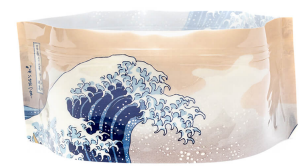

The Great Wave
(H2F4027)