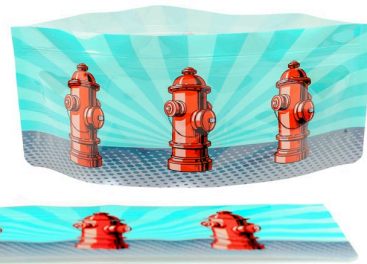

MODGY DOG BOWLS

Two per pack.

Modgy Expandable Dog Bowls provide easy hydration and food for your dog on the go. Whether traveling or at the park, your dog needs water to keep him hydrated and happy. Modgy Dog Bowls are constructed of BPA free plastic, reusable, easy to re-fill and zip closed so they're mess free and easy to pack up when you're ready to go. With Modgy Dog Bowls, your pup will be the envy of the dog park.

Utopia
(H2F4014)

Starry Night
(H2F4026)

The Great Wave
(H2F4027)

Woofhol
(H2F4013)