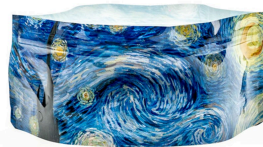

Starry Night
(H2F4026)