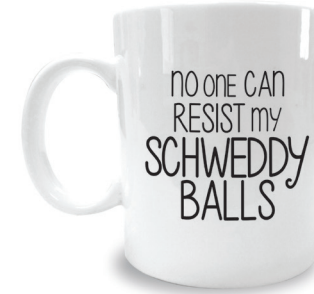

SNLMUG09 Schweddy Balls