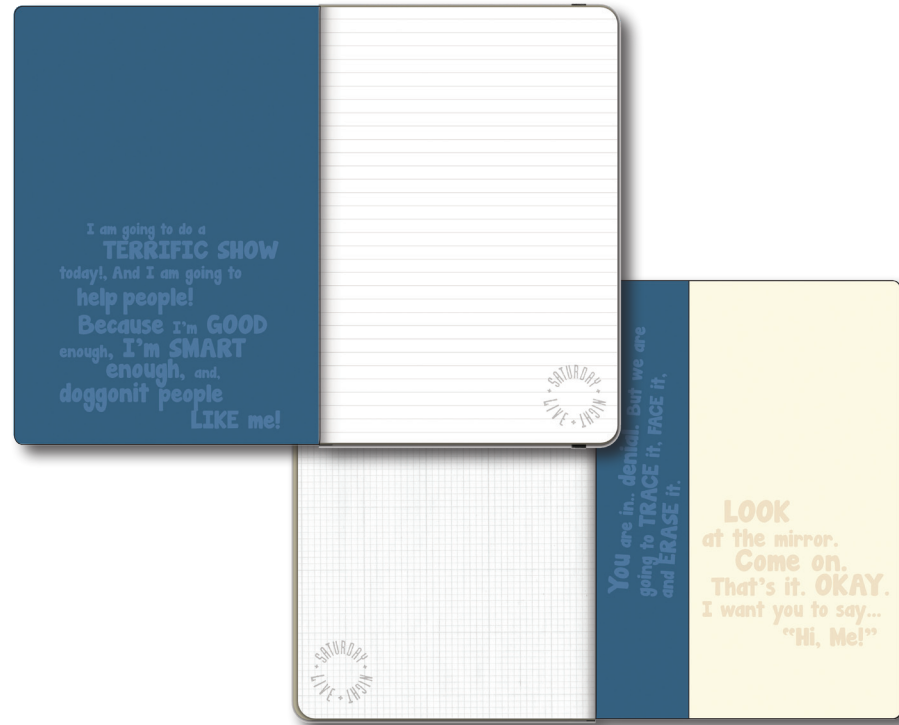

MULTI-USE NOTEBOOK

96 ASSORTED PAGES - LINED, BLANK AND GRID • BACK POCKET • ELASTIC CLOSURE
• MEMORABLE SKIT QUOTES INSIDE FRONT & BACK COVER

MULTI-USE NOTEBOOK

96 ASSORTED PAGES - LINED, BLANK AND GRID • BACK POCKET • ELASTIC CLOSURE
• MEMORABLE SKIT QUOTES INSIDE FRONT & BACK COVER