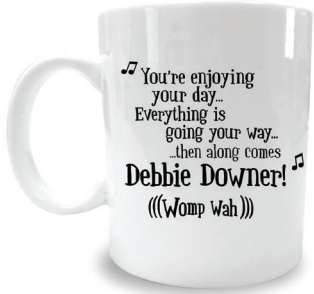

SNLMUG08 Debbie Downer