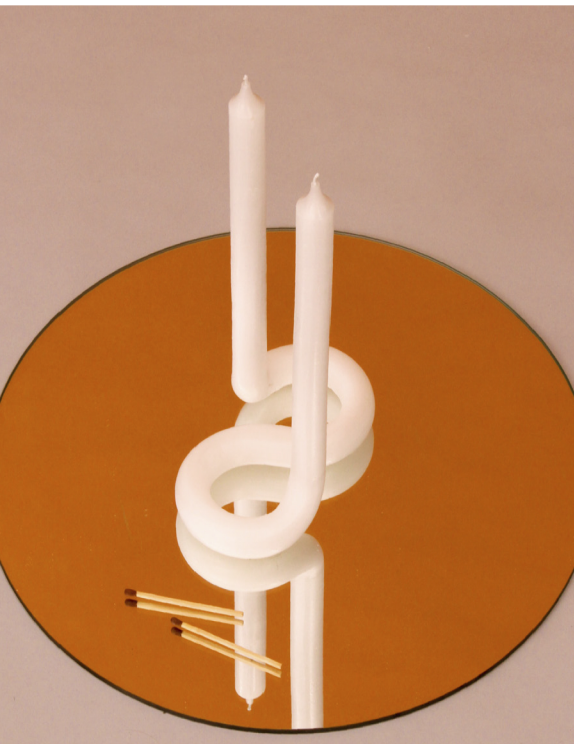

TALLOW

NEW: SCENTED PYROPETS

↑
Pomegranate & White Musk

↑
Mandarin, Vanilla & Cinnamon

↑
Firewood

↑
Fir Needles

Distributed in Canada by

TheTateGroup

30 Commercial Rd., Toronto, ON, M4G 1Z3

ph. 416-504-8047 x 120
stan@thetategroup.com

54°
CELSIUS
2024