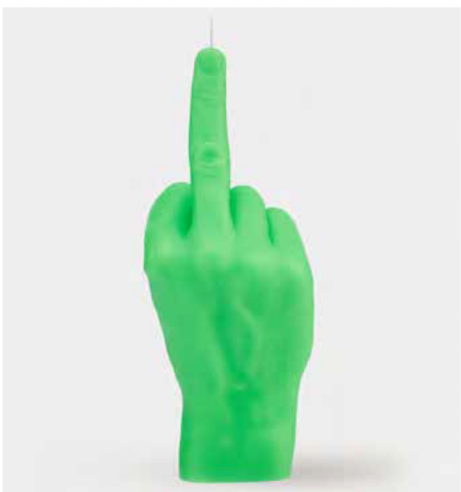

Peace

Black

Neon Green

White

Pink

Pink

Cute animal shaped candles will reveal their wilder side once lit.
A grinning metallic skeleton with fire blazing in it's eyes.

Available in various animal shapes and colors.