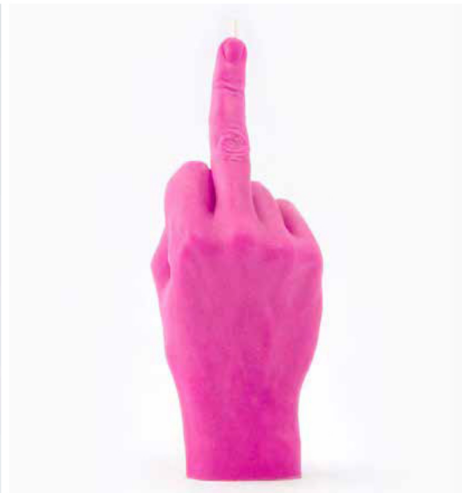

CANDLEHAND

F*ck You

Pink

You Rock

Peace