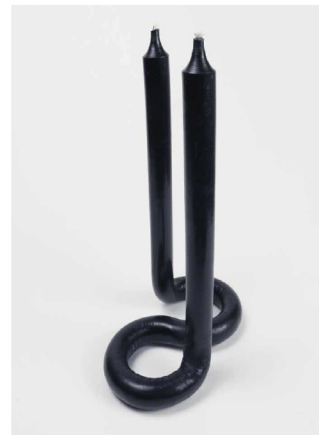

Distributed in Canada by

TheTateGroup

30 Commercial Rd., Toronto, ON, M4G 1Z3

ph. 416-504-8047 x 120
stan@thetategroup.com