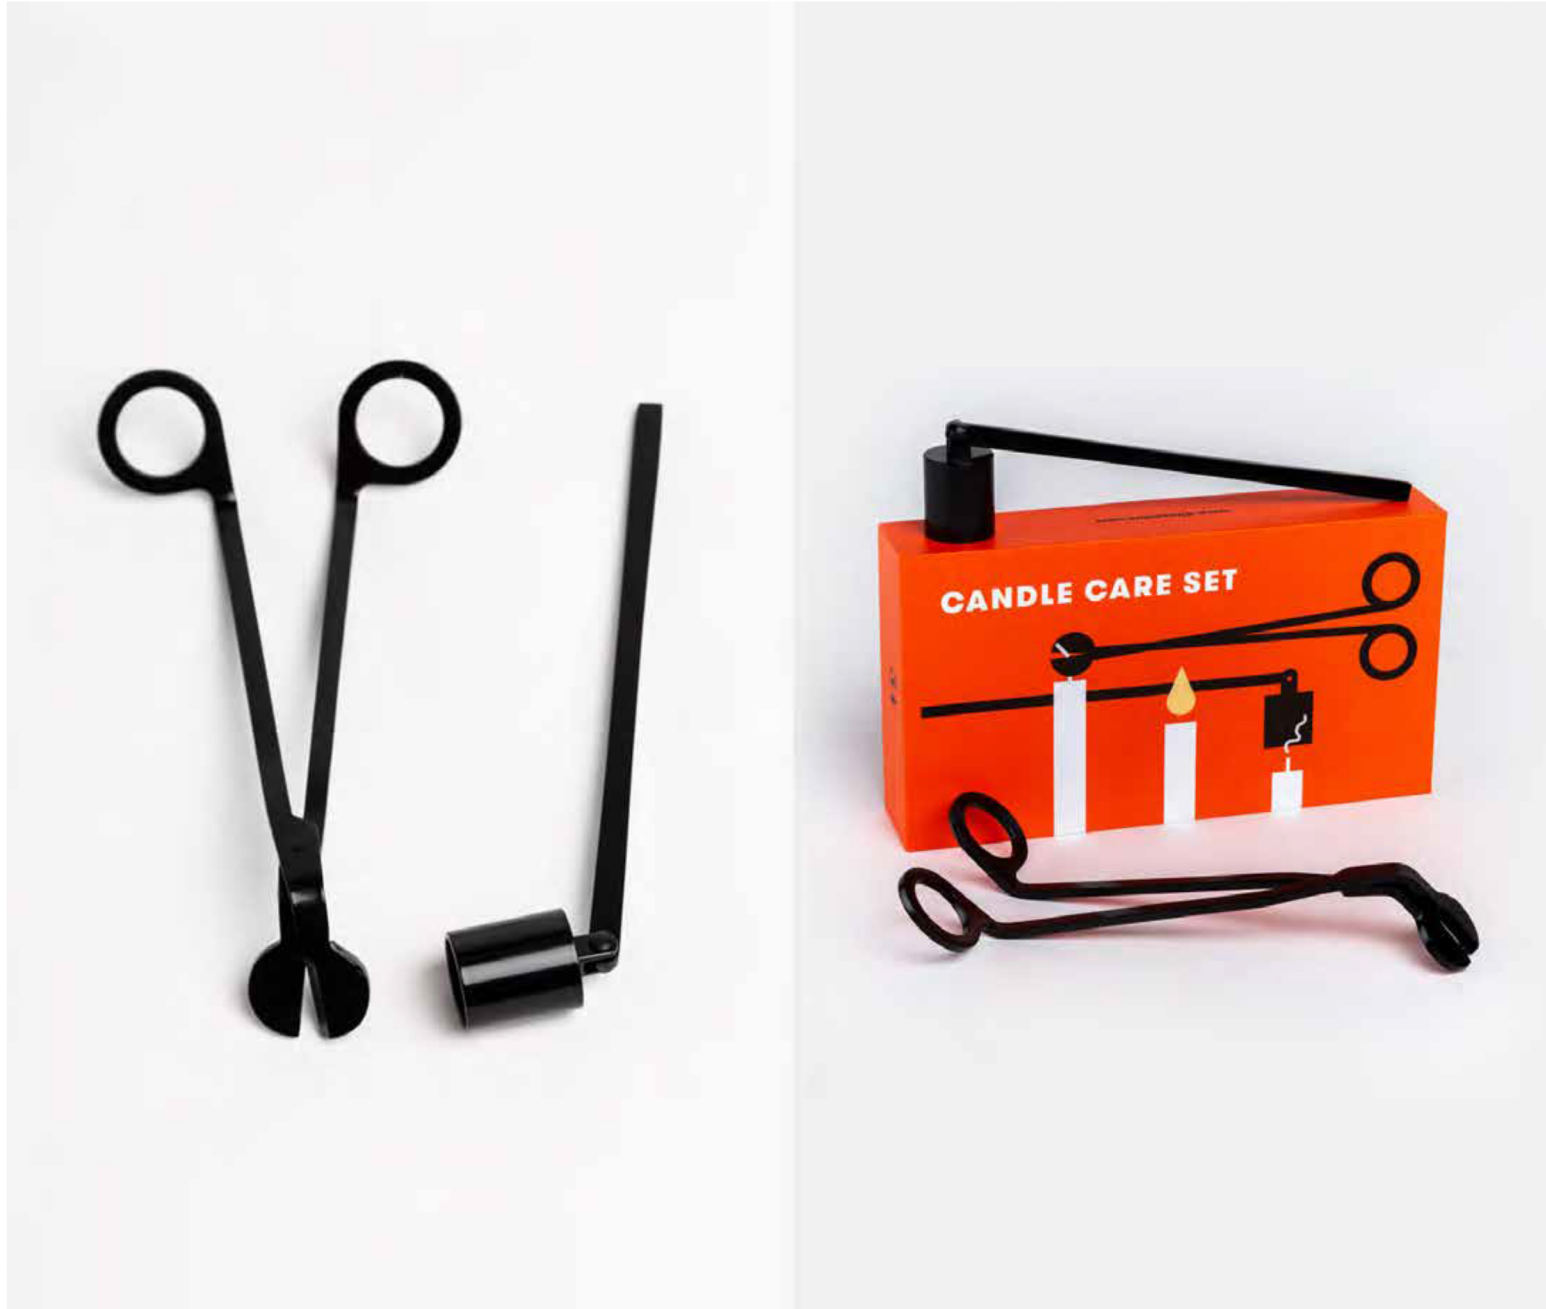

CANDLE CARE SET

This Candle Care Set will help you to get the most of your candles.

To help prevent smoking and soot use the wick trimmer to keep the wick at 1/4" each time before lighting a candle.

Use the snuffer to extinguish a candle. This will prevent hot wax from splashing and minimize smoke.

Pack contains: 1 candle snuffer, 1 candle wick trimmer.

Made from powder coated steel.
Dimensions: 6.75" long.