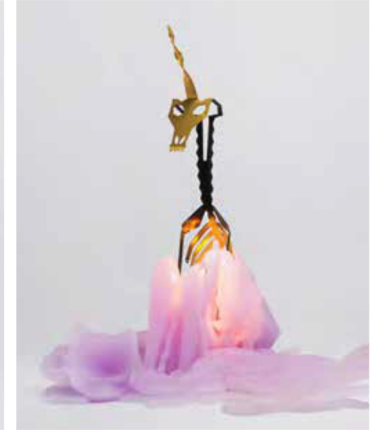

EINAR Size: 5.1 x 2.6 x 8 inches. Burning time: ≈ 14 h

lilac