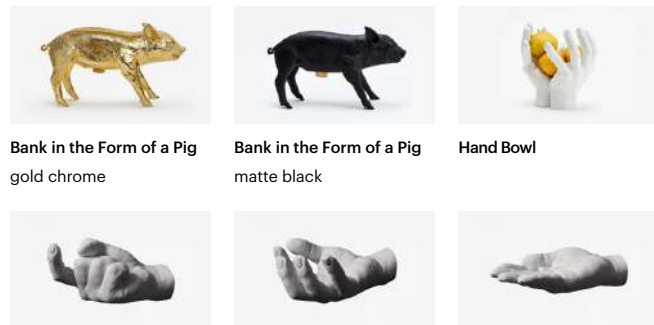

Reality by Harry Allen

Bank in the Form of a Pig gold chrome
Bank in the Form of a Pig matte black
Hand Bowl
Hand Hook c'mere
Hand Hook grab
Hand Hook offer

		MOQ
Bank in the Form of a Pig — gold chrome	HARPG	2
Bank in the Form of a Pig — matte black	HARPB2	2
Hand Bowl	HARBHW	2
Hand Hook — c'mere	HARCM	2
Hand Hook — grab	HARGR	2
Hand Hook — offer	HAROF	2