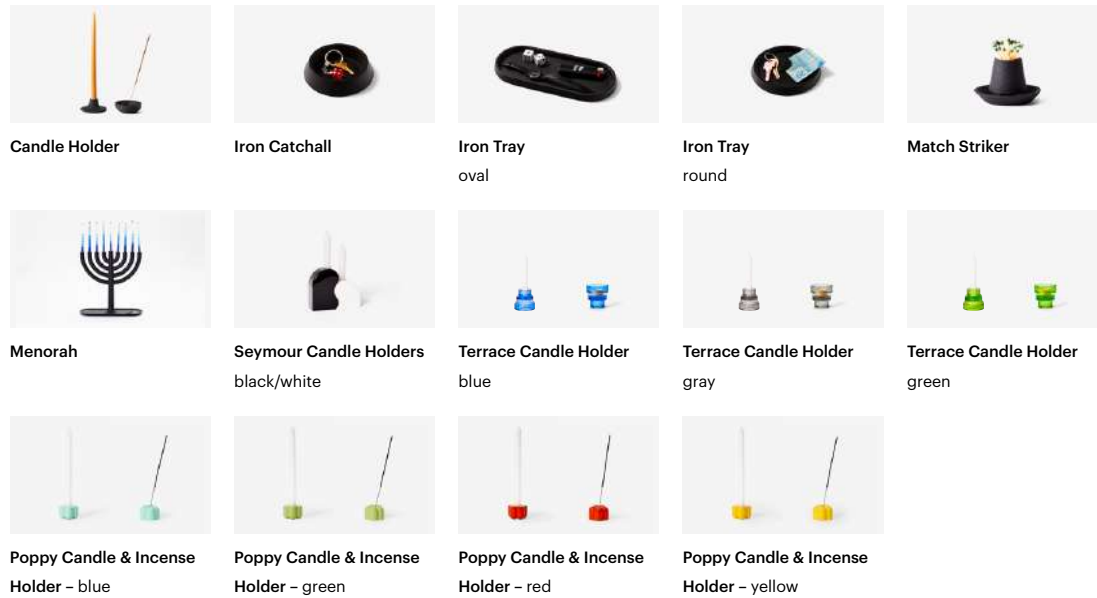

Candle Holders

Candle Holder
Iron Catchall
Iron Tray oval
Iron Tray round
Match Striker
Menorah
Seymour Candle Holders black/white
Terrace Candle Holder blue
Terrace Candle Holder gray
Terrace Candle Holder green
Poppy Candle & Incense Holder - blue
Poppy Candle & Incense Holder - green
Poppy Candle & Incense Holder - red
Poppy Candle & Incense Holder - yellow

		MOQ
Candle Holder	JOCH	4
Iron Catchall	JOIC	8
Iron Tray — oval	JOITO	8
Iron Tray — round	JOITR	8
Match Striker	JOMS	4
Menorah	JOME	2
Seymour Candle Holders — black/white	LBCHBW	4
Terrace Candle Holder — blue	SBCHBL	6
Terrace Candle Holder — gray	SBCHGY	6
Terrace Candle Holder — green	SBCHGN	6
Poppy Candle & Incense Holder — blue	AWCHBE	4
Poppy Candle & Incense Holder — green	AWCHGN	4
Poppy Candle & Incense Holder — red	AWCHRD	4
Poppy Candle & Incense Holder — yellow	AWCHYW	4