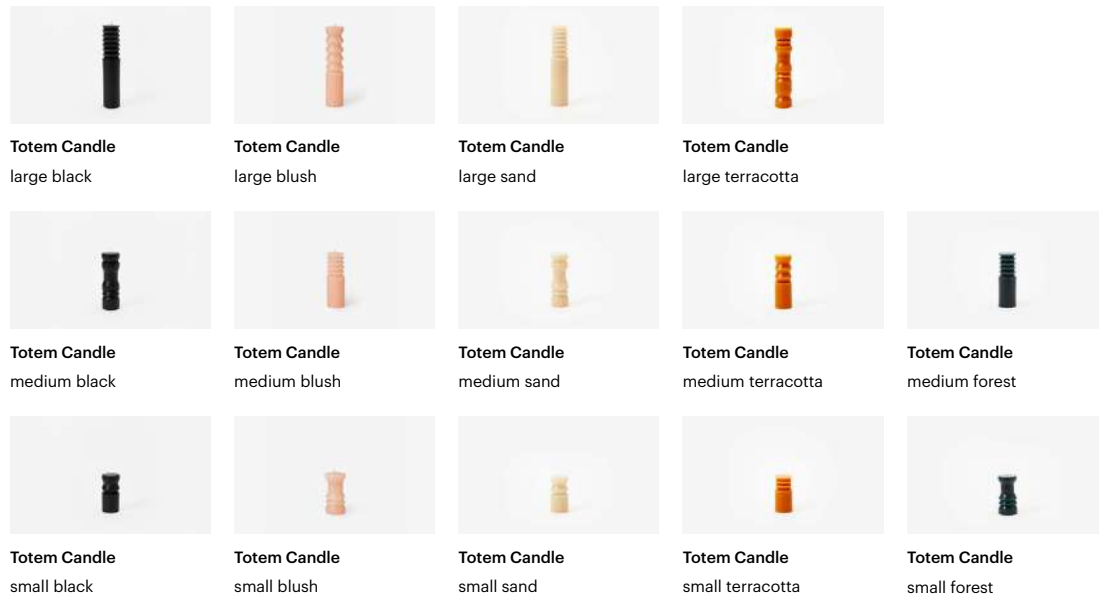

Totem Candles

Totem Candle
small black

Totem Candle
small blush

Totem Candle
small sand

Totem Candle
small terracotta

Totem Candle
small forest

MOQ

Totem Candle — large black	GRTCBLL	4
Totem Candle — large blush	GRTCBSL	4
Totem Candle — large sand	GRTCSPL	4
Totem Candle — large terracotta	GRTCSKL	4
Totem Candle — medium black	GRTCBLM	4
Totem Candle — medium blush	GRTCBSM	4
Totem Candle — medium sand	GRTCSKM	4
Totem Candle — medium terracotta	GRTCPTM	4
Totem Candle — medium forest	GRTCSPM	4
Totem Candle — small black	GRTCBLS	4
Totem Candle — small blush	GRTCBSS	4
Totem Candle — small sand	GRTCPTS	4
Totem Candle — small terracotta	GRTCSPS	4
Totem Candle — small forest	GRTCSKS	4