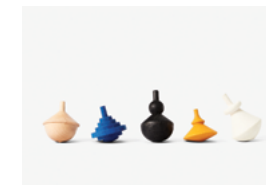

Spinning Tops
Pat Kim
PK2TM
MOQ: 4
8.9 x 8.9 x 6.9 cm
beech wood