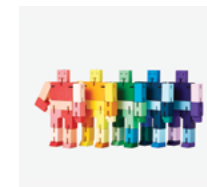

Cubebot® Small Capsule Collection, 30 units, 6 each of 5 colors
DWC22SET