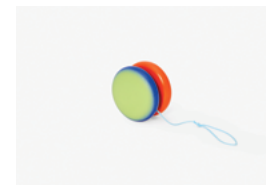

All Day Yoyo
Lucca Zeray
LZYYM
MOQ: 6
6.1 x 6.4 x 3.2 cm
beech wood, water-based paint