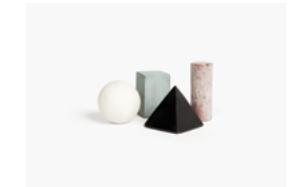

Drink Rocks
Runa Klock
RKDRS
MOQ: 4
2.5 x 7 x 7 cm
soapstone, marble