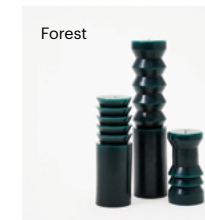

MOQ: 4
 5 x 5 x 10.2 cm
 paraffin wax

Black GRTCBL
Blush GRTCBSS
Forest GRTCSKS
Sand GRTCPST
Terracotta GRTCSPL

Medium

MOQ: 4
 5 x 5 x 15.2 cm
 paraffin wax

Black GRTCBLL
Blush GRTCBSP
Forest GRTCSKM
Sand GRTCSPL
Terracotta GRTCSKL