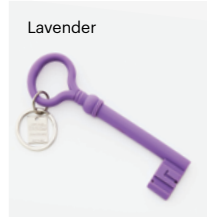

Reality by Harry Allen