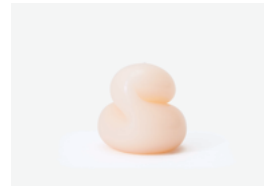

Goober Candle
Eph, Pink
Talbot & Yoon
TYGCPH
MOQ: 6
10.8 x 11.4 x 10.2 cm
paraffin wax