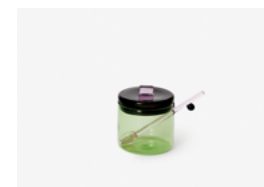

Everything Nice Bowl Sugar
Sophie Lou Jacobsen
SLJBSG
MOQ: 4
7.1 x 7.1 x 7.1 cm
glass