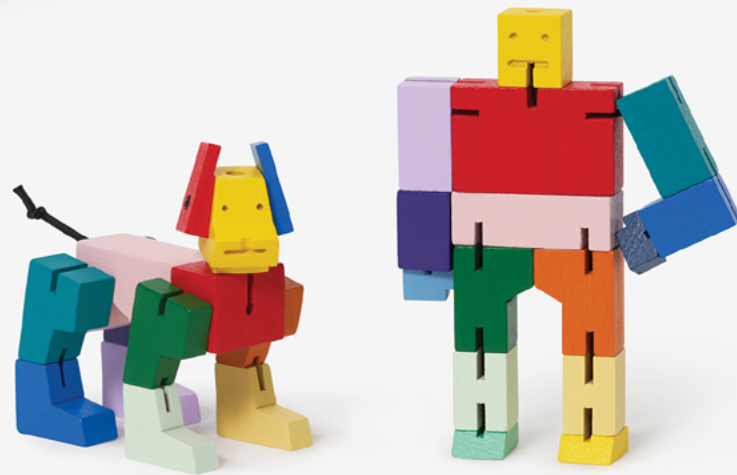

Cubebot Best Friends Set

Cubebot Best Friends Set
Micro
David Weeks Studio
DWCMBFM
MOQ: 6
10.2 x 4.4 x 4.4 cm
beech wood, water-based paint