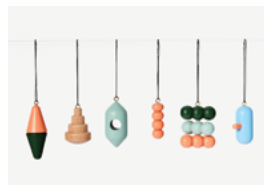

Ornaments
Pat Kim
PK2OM
MOQ: 4
various sizes
beech wood, water-based paint