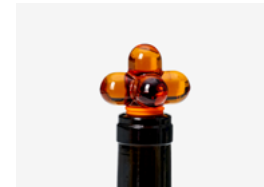

Serving Friends Board, Large
Selena Liu
SLSFBL
MOQ: 2
27.7 x 36.8 x 2.3 cm
beech wood, oil finish

Kitchen & Tabletop

Hobknob Bottle Stopper Amber
Fort Standard
FSBSAR
MOQ: 4
5.1 x 5.1 x 5.6 cm
glass, silicone