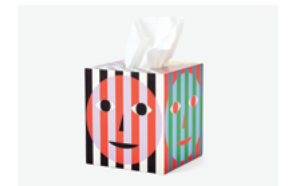

Everybody Tissue Box
Dusen Dusen
DDHETB
MOQ: 4
13.2 x 13.2 x 14.5 cm
plywood, paint