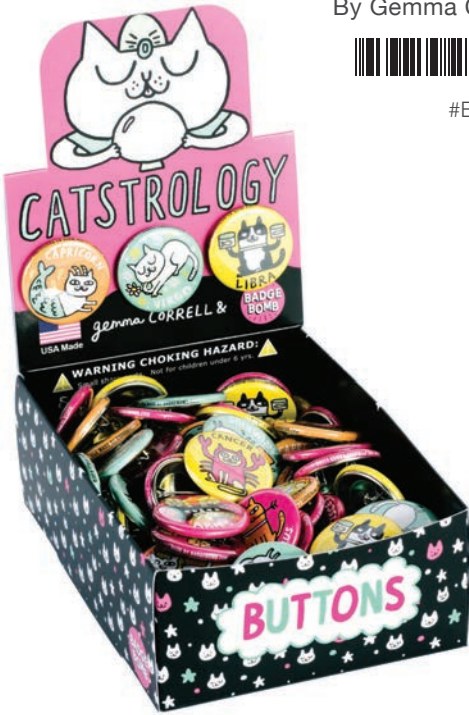

4390

4391

4382

4383

Catstrology

By Gemma Correll

#BB4080

1.25⁺