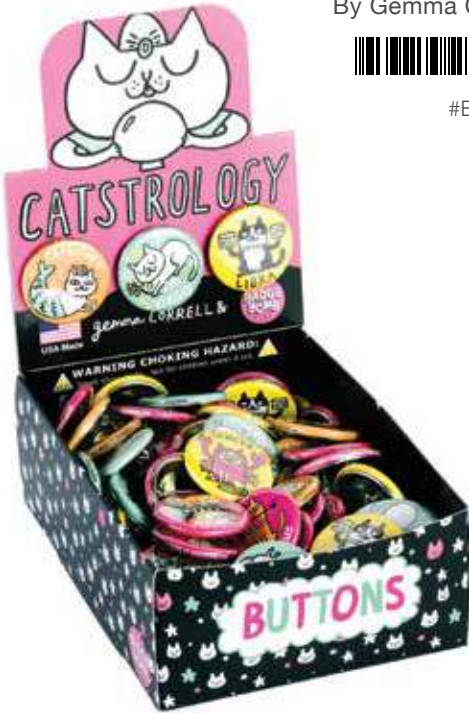

4382

4383

Catstrology

By Gemma Correll

#BB4080

1.25"

4172

4173