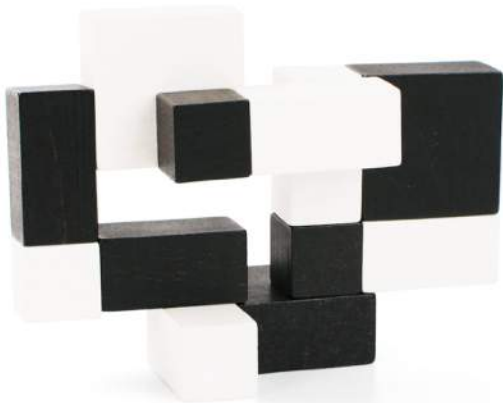

colored to perfection

with three additional color schemes, you can find a cube that's tailored to you

A0474
Playable ART
Cube - Yin-Yang
ages 6 - 99