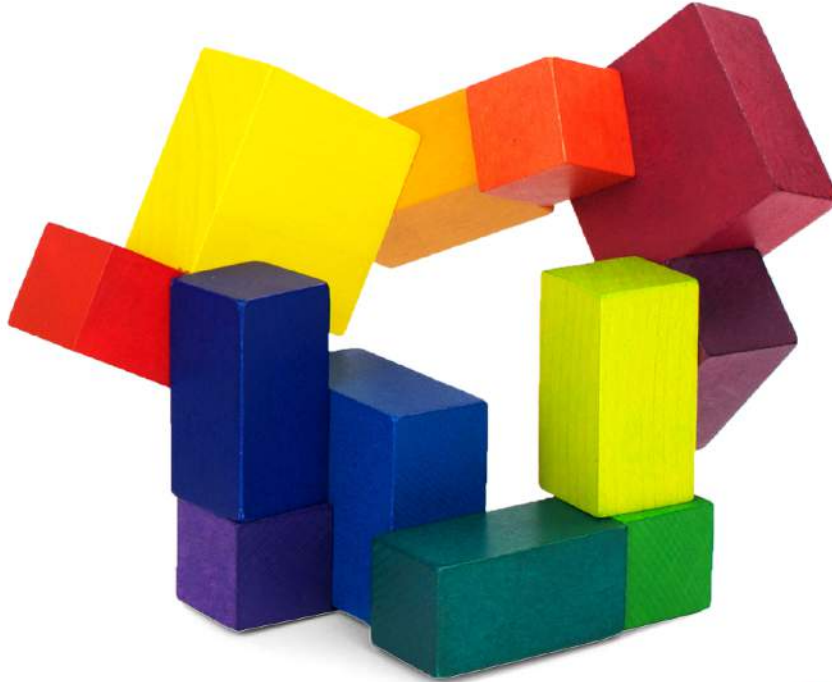

A0468
Playable ART Ball
Monochrome 12
ages 3 - 99

build with creativity

A0470
Playable ART Ball
Pastel 12
ages 3 - 99

think outside the box

turn these interconnected blocks for beautiful pieces of art

one way to become a cube,
infinite ideas to solve