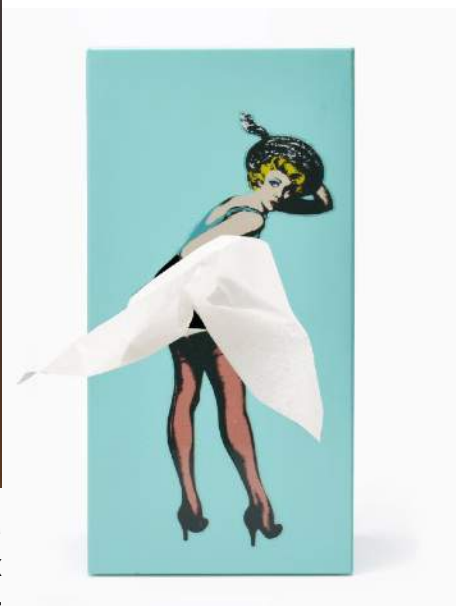

AX496 SPEXTRUM
Flying Skirt Tissue Box
Pink

AX495 SPEXTRUM
Flying Skirt Tissue Box
Mint

Magnet Relief

create brilliant designs by rearranging colorful pinewood on a smooth, metal canvas.

A0401
Magnet Relief
Square 36
ages 13 - 99