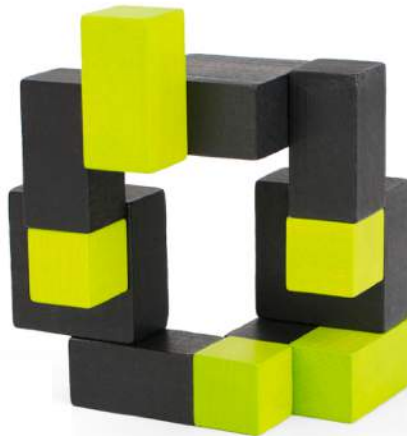

A0473
Playable ART
Cube
ages 6 - 99

A0483
Playable ART Cube
- Compact Packaging
ages 6 - 99

colored to perfection

with three additional color schemes, you can find a cube that's tailored to you

A0474
Playable ART
Cube - Yin-Yang
ages 6 - 99

A0475
Playable ART
Cube - Green
ages 6 - 99

A0476
Playable ART
Cube - Highlight
ages 6 - 99

Wonder Wire

magic before you know it

The grand illusion - gently hold and pull, watch it unwind, but it never comes apart!

A0466
Playable ART
Wonder Wire
ages 9 - 99

Retail support:
Pack: 24 with Display

Abracadabra! the magic of turning

Abraka Rings creates a carefully constructed illusion where rings appear to be endlessly turning inside out, but in fact, they never flip!
Watch another stunning effect unfold as the patterns magically change when you reverse flipping directions!