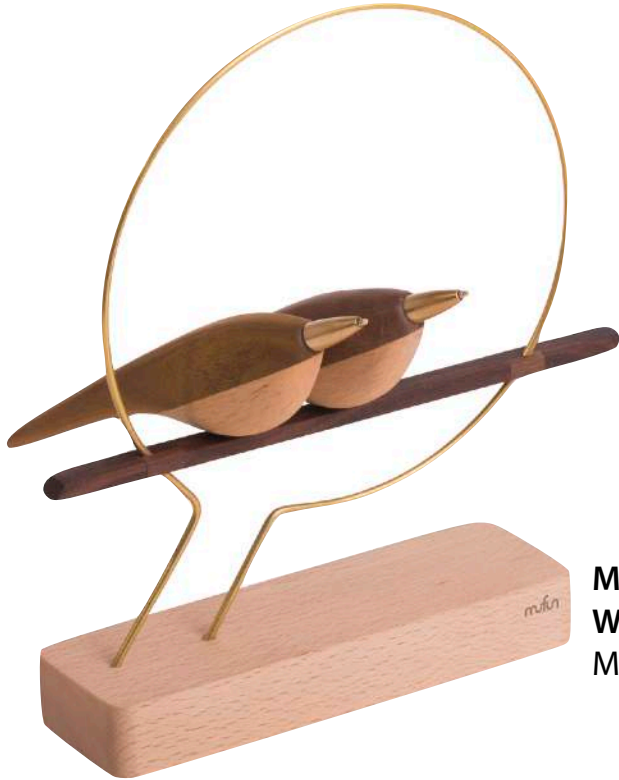

A0403
Magnet Relief Square 81
ages 13 - 99

artwork that pops

for a distinct three dimensional texture,
every piece has been individually hand-cut.

A0404
Magnet Relief Diamond 72
ages 13 - 99

add a touch of nature
to your room, and give yourself a refreshing
writing experience.

great
conversation
starter

Storing wine at an angle keeps corks from drying and wine from oxidizing. A fun way to display a favorite bottle.

Spilled Wine Bottle Holders
IS037R - Red.
IS038W - White.

Pat Bells - 8 Bell Set