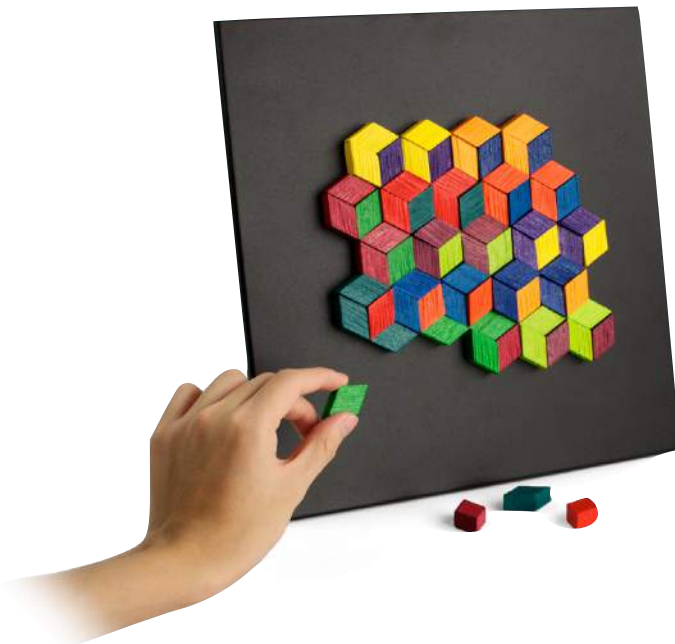

artwork that pops

for a distinct three dimensional texture,
every piece has been individually hand-cut.

A0404
Magnet Relief Diamond 72
ages 13 - 99