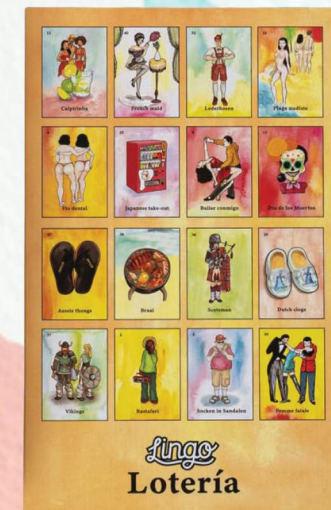

Spanish Memory
 sku: ME-SP
 pack size: 12

MEMORY

Lingo's memory game is designed to help children improve their memory skills and familiarize themselves with popular animal names in different foreign languages. With colorful illustrations and easy-to-read text, children can have fun matching pairs while learning new vocabulary.

Product size: 17 x 17 x 2 cm

Italian Memory
 sku: ME-IT
 pack size: 12

Japanese Memory
 sku: ME-JP
 pack size: 12

French Memory
 sku: ME-FR
 pack size: 12

LOTERIA

Get ready for a laugh-out-loud adventure with Loteria by Lingo.

This visual bingo game takes you on a wild world tour of cultural clichés. You'll be transported to far-off lands as you match iconic images and giggle at the humour of each cliché.

So pack your bags, grab your silly hat, and let's get ready for a journey that's both entertaining and culturally enlightening.

Product size: 15 x 24 x 4 cm

Lotería Board Game
 sku: LO-LI
 pack size: 14

(01)19351668000740

RETAIL DISPLAYS

We take pride in offering unique & beautiful point of sale displays to suit a variety of retail stores.