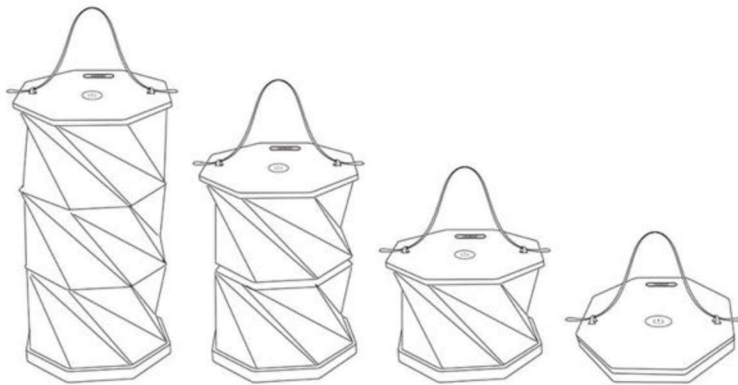

# ORIGAMI LANTERNS

- Pops up, folds flat
- Touch On/Off
- Dimmable
- Rechargeable
- USB-C cord included

- Origami Lanterns
- 8.25" Tall x 4.75" Wide

- LED Lighting
- Stylish Giftable Packaging