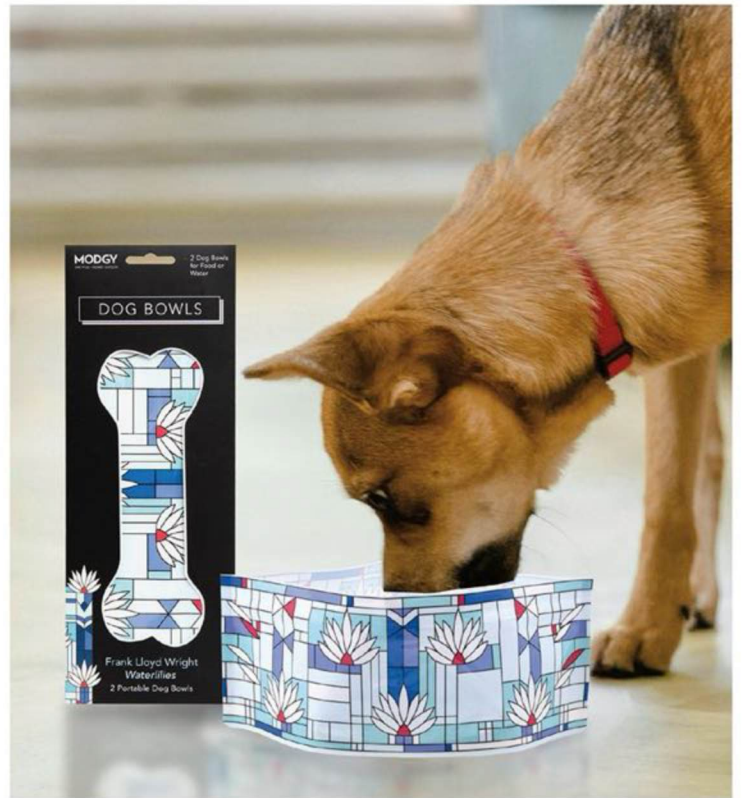

Frank Lloyd Wright
Waterlilies
H2F4033