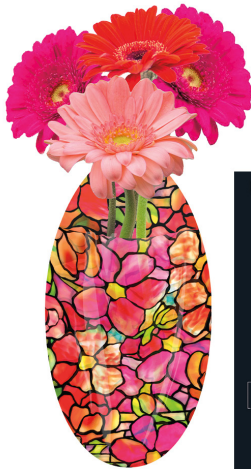

Gustav Klimt
Maiden
SCV3010

Blue Morpho
Butterfly
SCV3001

Cherry Blossom
SCV3005

LARGE SUCTION-CUP WINDOW VASES

Hilma af Klint
Youth
LSCV7003

Hokusai
Great Wave
LSCV7001

Louis C. Tiffany
Pink Peony
LSCV7002