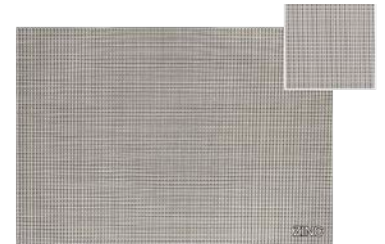

Made In Canada

Dark Cube

Light Cube

Forest

Zinc

Mica

Midnight

Platinum