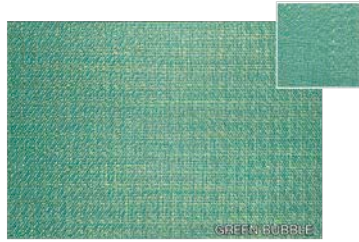

Onyx

Espresso

Bruin

Khaki

Baltic

Cornsilk

Cantaloupe

Ruby

Citrine

Mercury

Tin

Iron

Sold per dozen placemats

Emerald

Green Bubble

Blue Bubble

Peacock

Pebble

Solid Ivory

Titanium

Grey Fog

Eco Charcoal

Java

Solid White