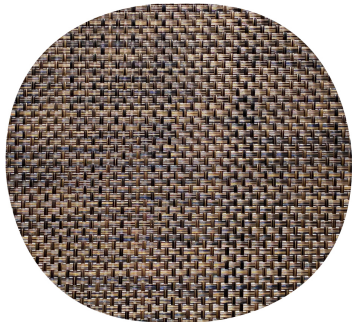

### Offer Includes:

- 2 sets ea. placemat colour shown (24 sets of 8 placemats)

### Placemat Size:

29 cm x 43 cm

**INDOOR/OUTDOOR**  
**UV PROTECTED**  
**EASY-TO-CLEAN**

**MADE IN CANADA**

# TATEhome

15"x15" ROUND PLACEMATS  
IN-STOCK SPECIAL OFFER  
COLOURS AND PATTERNS VARY

Bronze

Citrine

Clay

Mercury

Graphite

Tan-Brown T