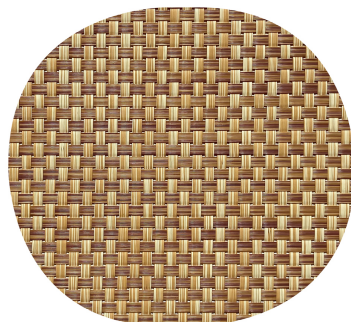

# TATEhome

15"x15" ROUND PLACEMATS  
IN-STOCK SPECIAL OFFER  
COLOURS AND PATTERNS VARY

Bronze

Citrine

Clay

Mercury

Graphite

Tan-Brown T