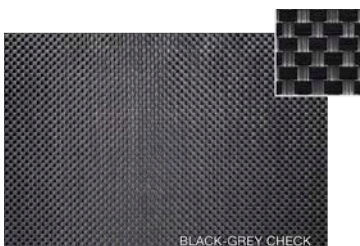

Peacock

Pebble

Solid Ivory

Titanium

Grey Fog

Eco Charcoal

Java

Solid White

Pearl

Silver

Solid Grey

Solid Black

Gold

Cobalt

SunCast Blue

Navy

Black Basket

Brown-T

Tan-T

Brass

Black Twist

CW Aluminum

Bamboo

Black Grey Check

Red Brick

Sold per dozen placemats

Gold Brick

Brown Brick

Cream Brick

Dash

Lily Pad

Metallic Olive