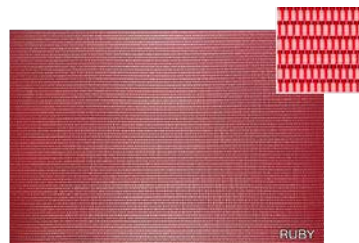

Fancy

Maize

Milk and Honey

Fusion

Clay

Graphite

Graphite #2

Steel

Onyx

Espresso

Bruin

Khaki

Baltic

Cornsilk

Cantaloupe

Ruby

Citrine

Mercury

Tin

Iron

Sold per dozen placemats

Emerald

Green Bubble

Blue Bubble