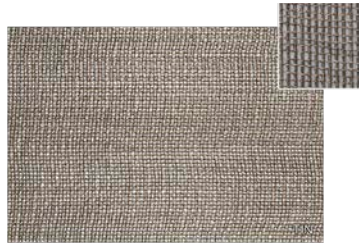

Fancy

Maize

Milk and Honey

Fusion

Clay

Graphite

Graphite #2

Steel

Onyx

Espresso

Bruin

Khaki

Baltic

Cornsilk

Cantaloupe

Ruby

Citrine

Mercury

Tin

Iron

Sold per dozen placemats

Emerald

Green Bubble

Blue Bubble

Peacock

Pebble

Solid Ivory

Titanium

Grey Fog

Eco Charcoal

Java

Solid White